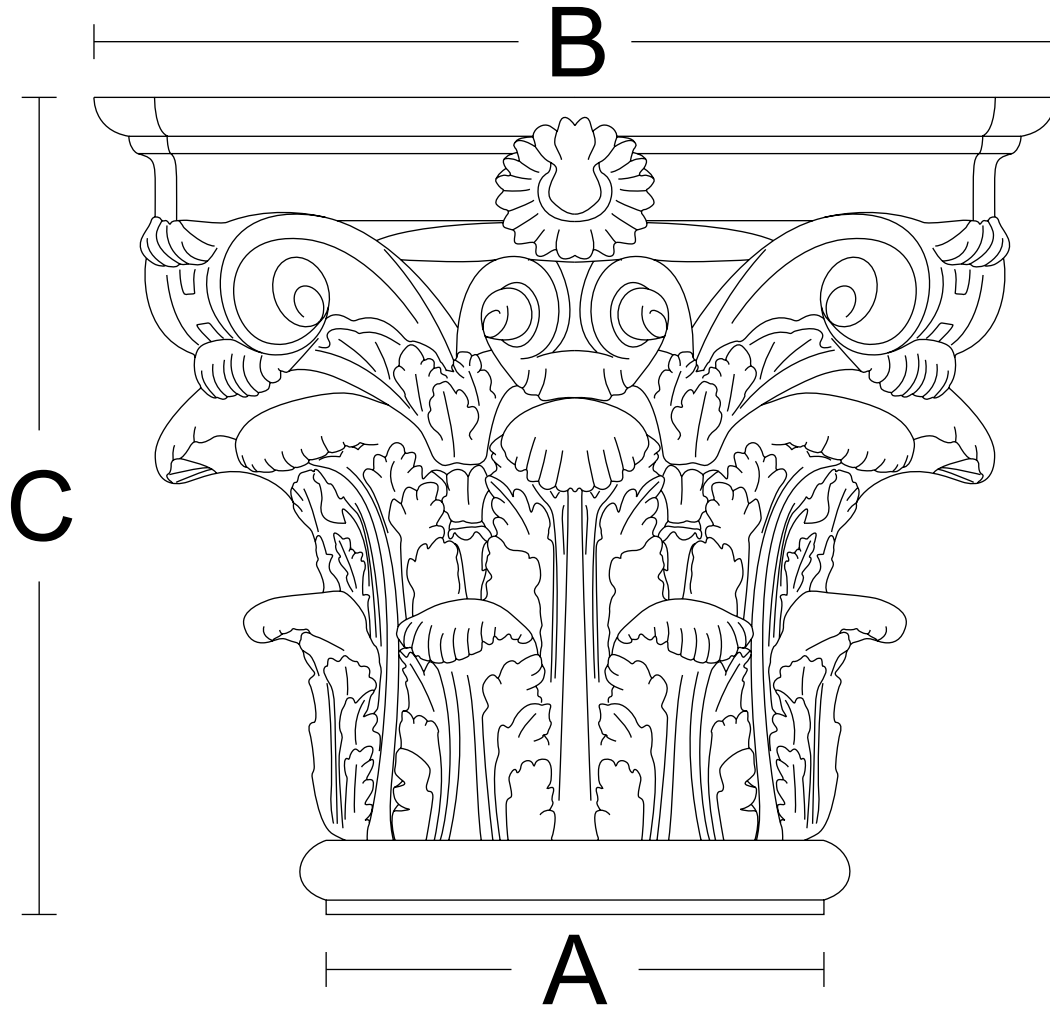

## Columns

Product Code: COLC1000

Product Name: CORINTHIAN

A	B	C
14"	28"	22"