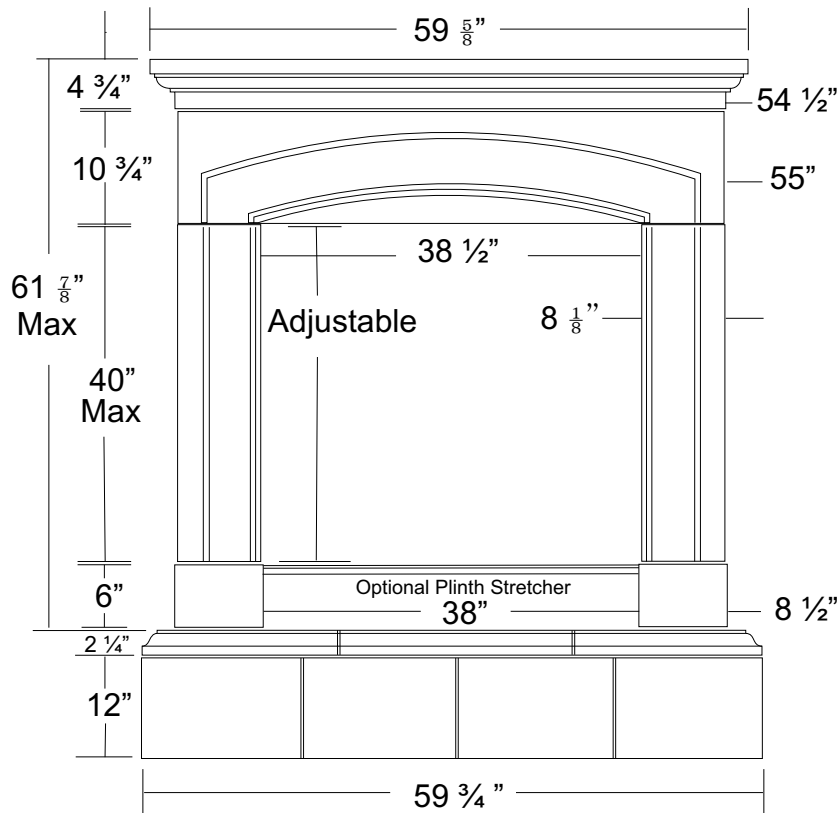

Fire Mantels

Name: GENOA

FS150 - Multi Piece

FS151 - Multi Piece

Fire Mantels

Name: GENOA

FS152 - Single Piece

FS153 - Single Piece