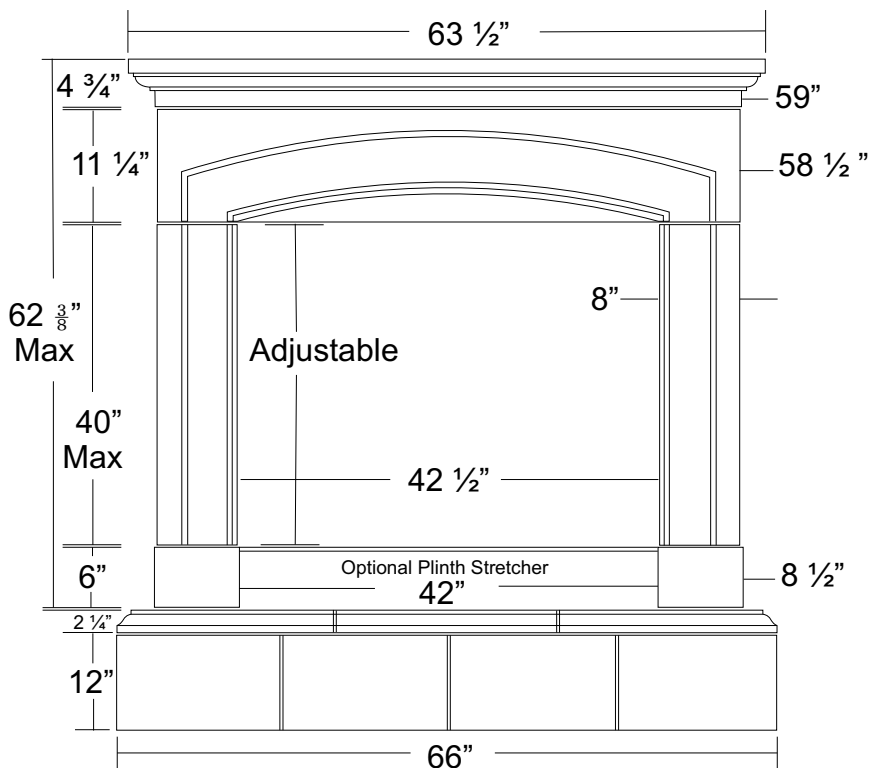

Fire Mantels

Name: GENOA

FS150 - Multi Piece

FS151 - Multi Piece

Fire Mantels

Name: GENOA

FS152 - Single Piece

FS153 - Single Piece