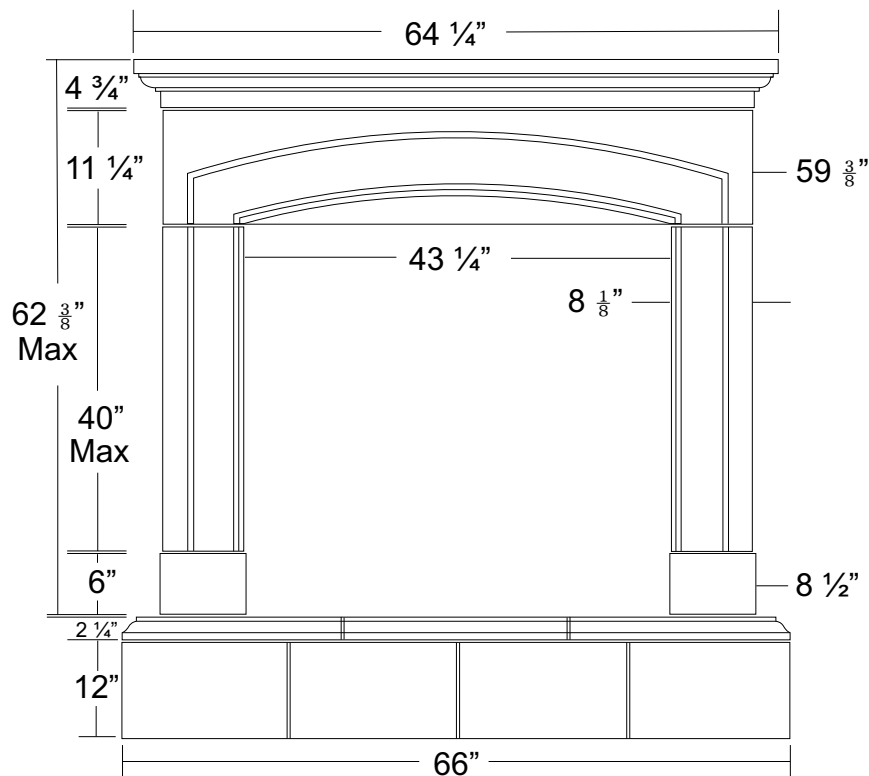

Fire Mantels

Name: GENOA

FS150 - Multi Piece

FS151 - Multi Piece

Fire Mantels

Name: GENOA

FS152 - Single Piece

FS153 - Single Piece