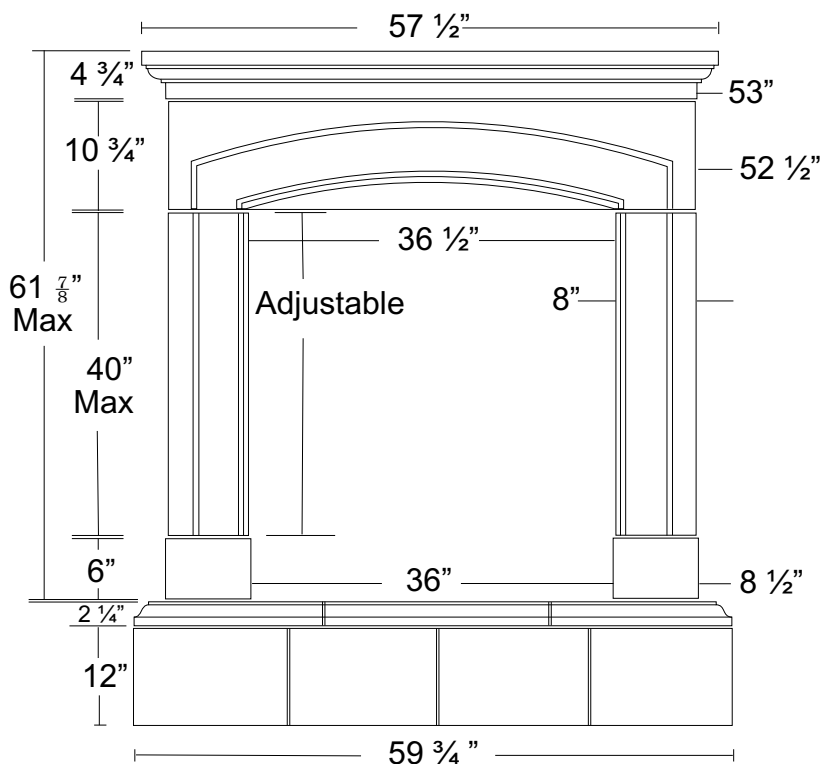

Fire Mantels

Name: GENOA

FS150 - Multi Piece

FS151 - Multi Piece

Fire Mantels

Name: GENOA

FS152 - Single Piece

FS153 - Single Piece