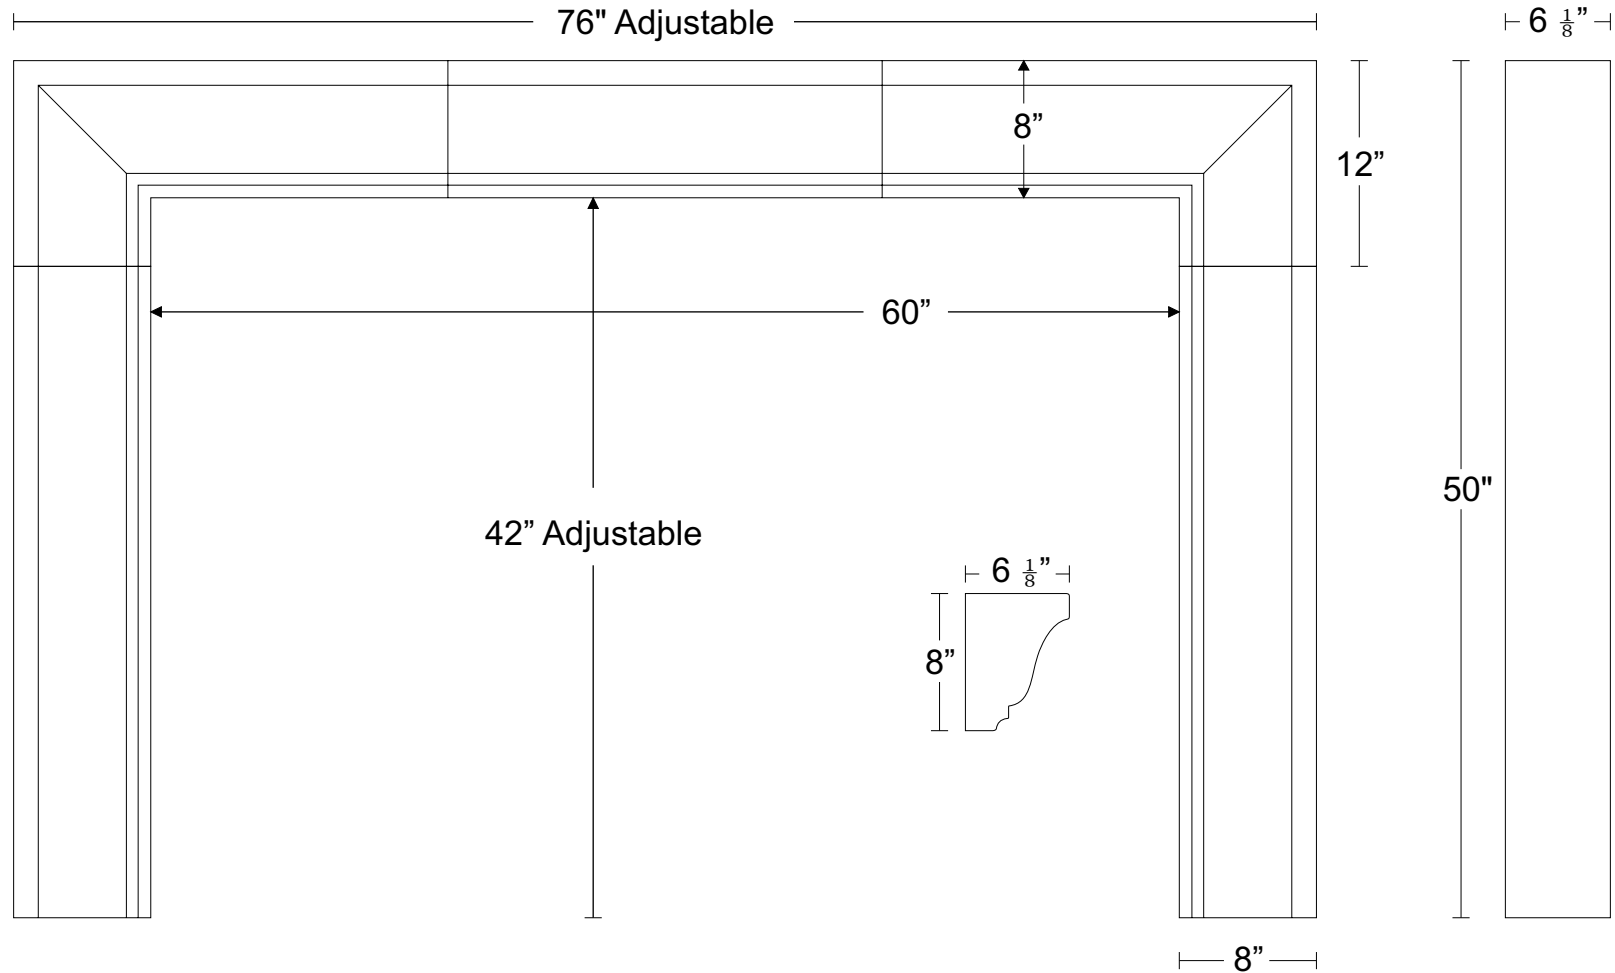

TEL 916-386-1430
FAX 916-386-0605

HANDALSTONE

Handalstone@sbcglobal.net
www.handalstone.com

Fireplace Mantels

Product Name: Ferrari

Product Code: FS221-76

Adjustable width and height

Textured Surface, 5 Pieces