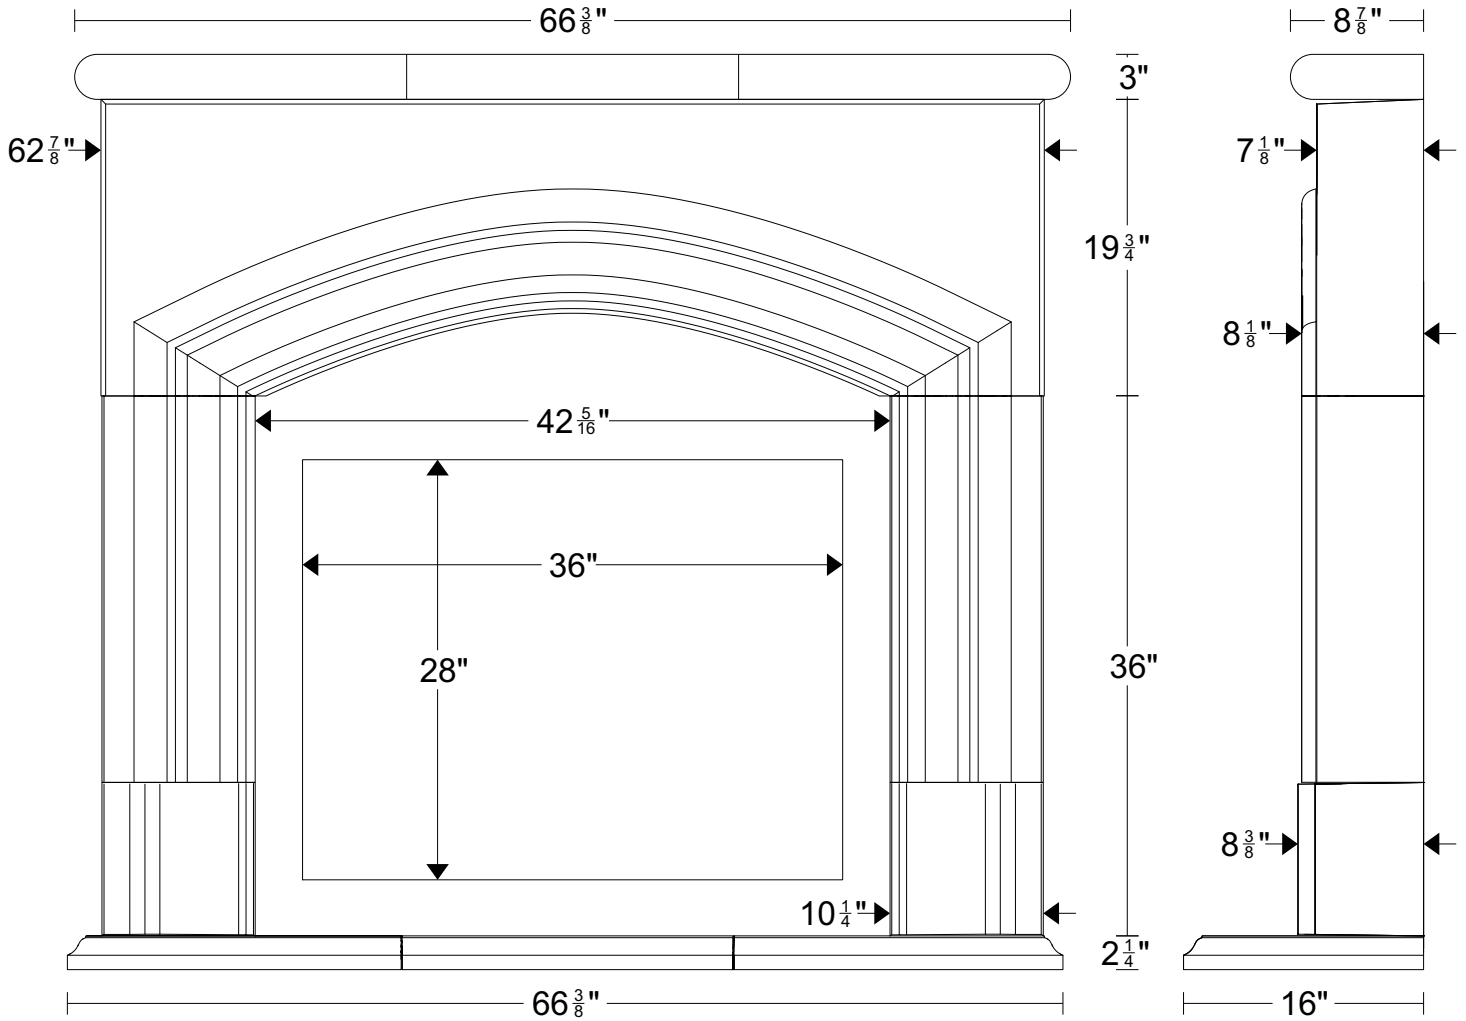

TEL 916-386-1430
FAX 916-386-0605

HANDALSTONE

Handalstone@sbcglobal.net
www.handalstone.com

Fireplace Mantels

Product Code: FS410-63