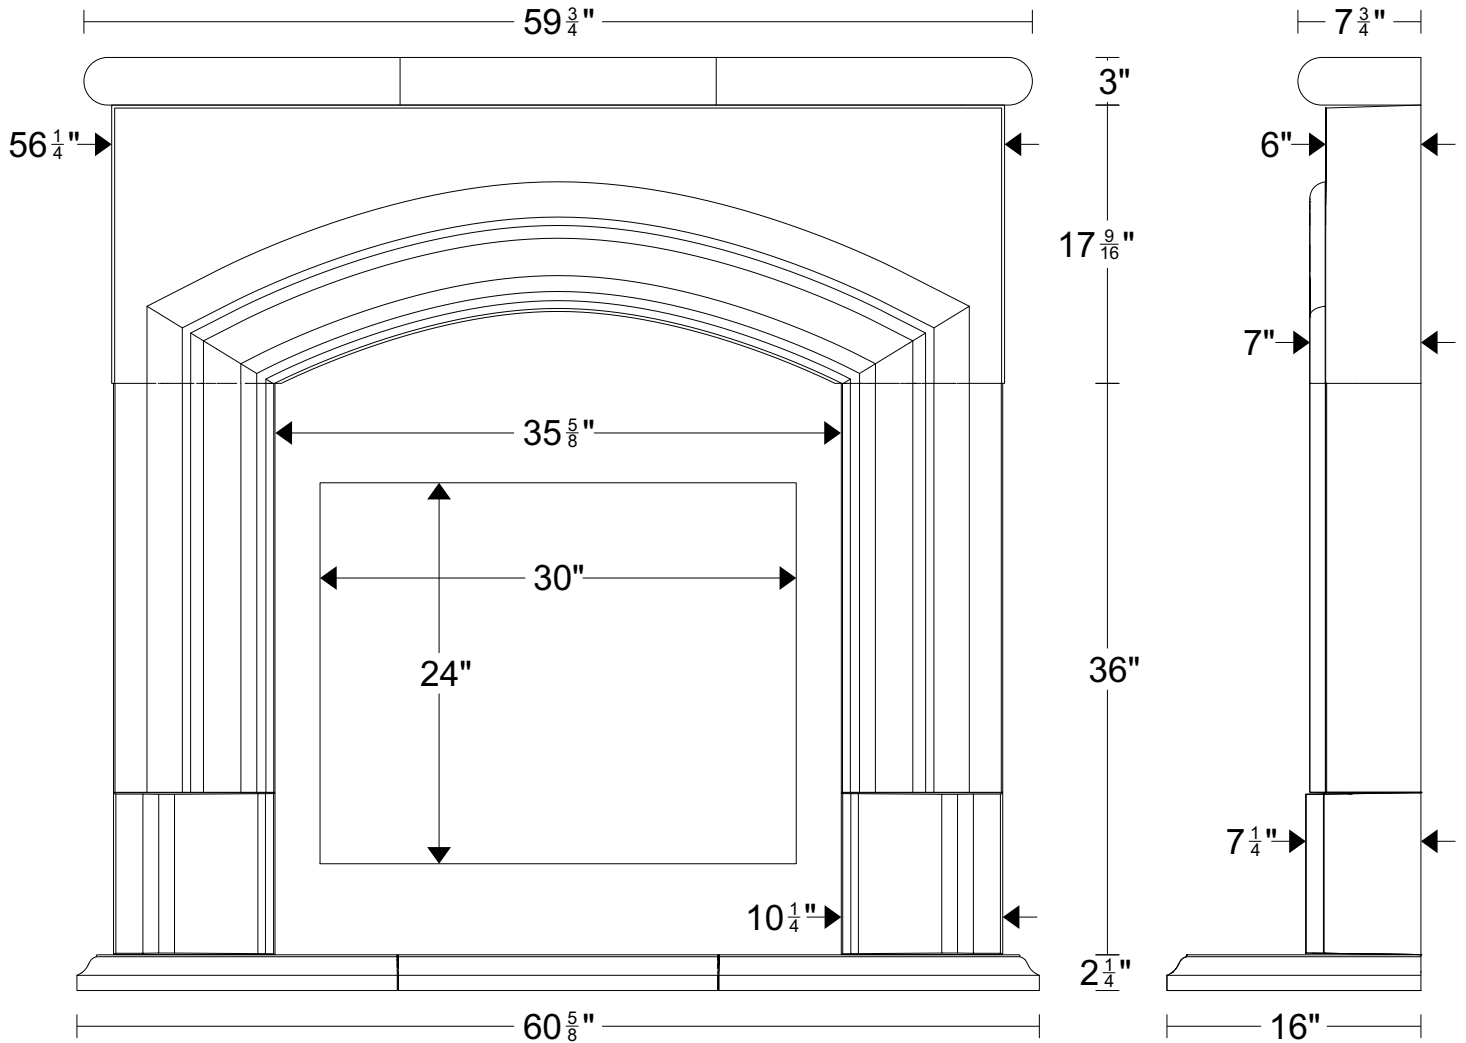

TEL 916-386-1430
FAX 916-386-0605

HANDALSTONE

Handalstone@sbcglobal.net
www.handalstone.com

Fireplace Mantels

Product Code: FS410-56

TEL 916-386-1430
FAX 916-386-0605

HANDALSTONE

Handalstone@sbcglobal.net
www.handalstone.com