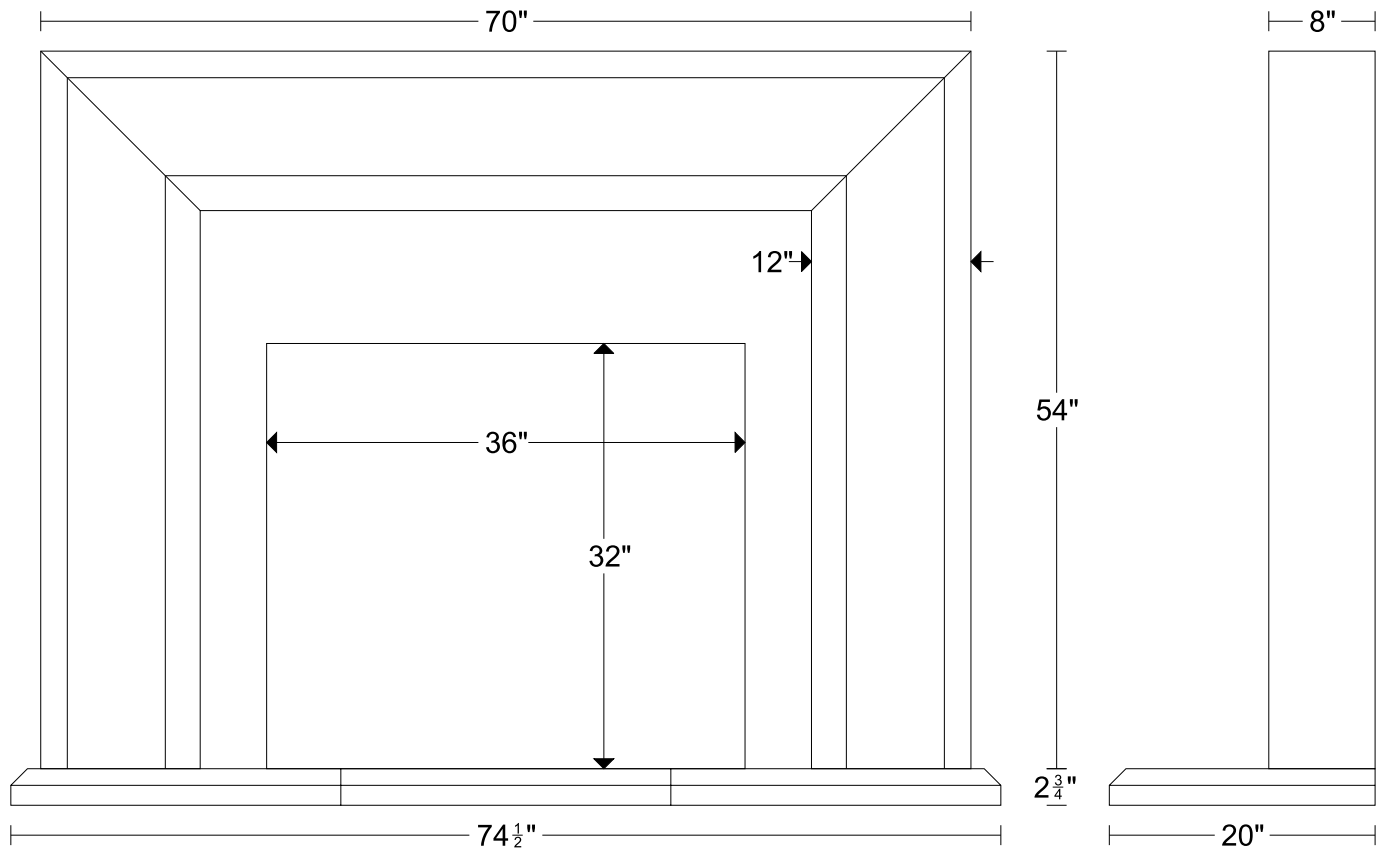

Fireplace Mantels

Product Code: FS57-12

Profile

Fireplace Mantels

Product Code: FS57-8

Adjustable width and height

Profile