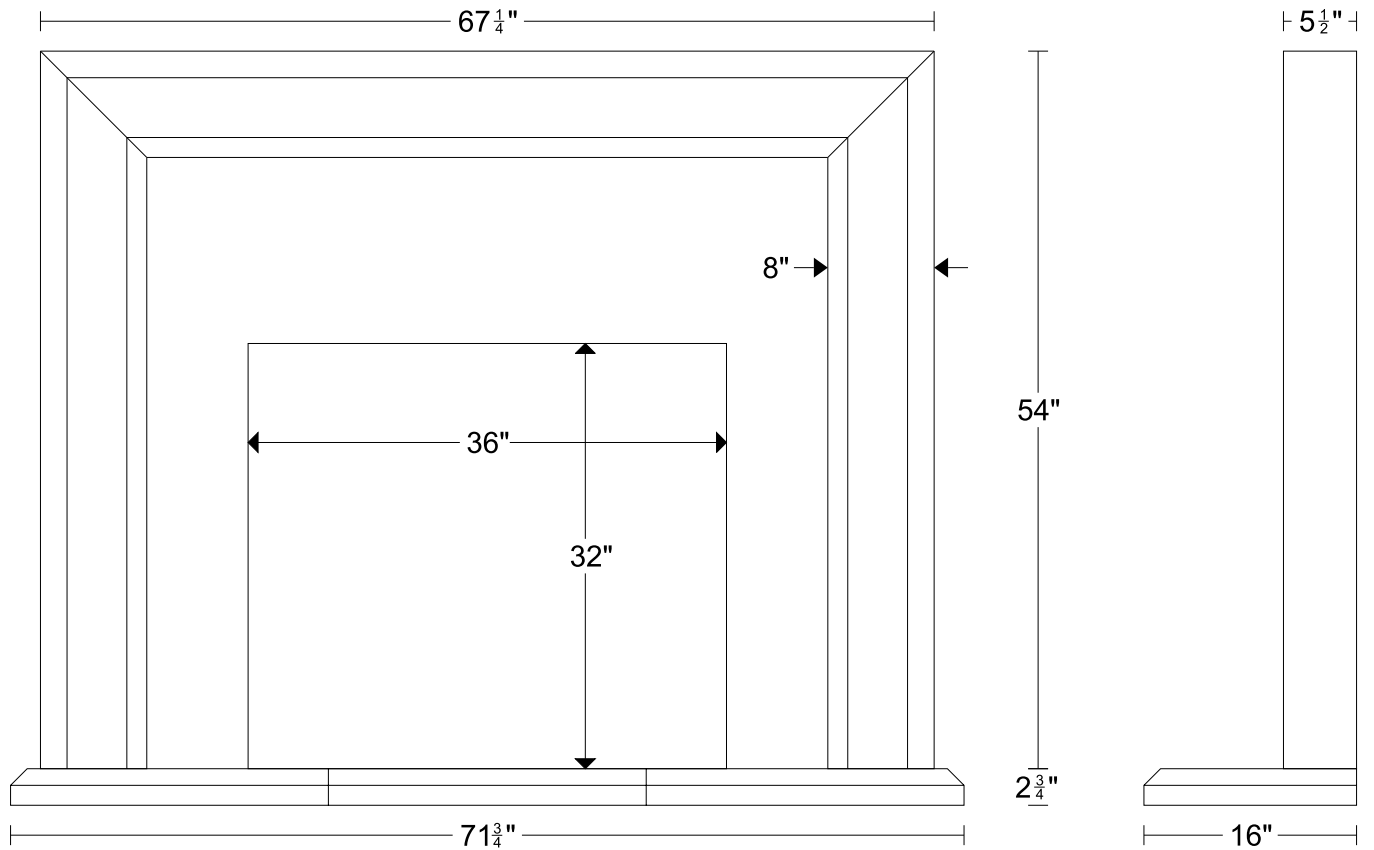

Fireplace Mantels

Product Code: FS57-12

Profile

Fireplace Mantels

Product Code: FS57-8

Adjustable width and height

Profile