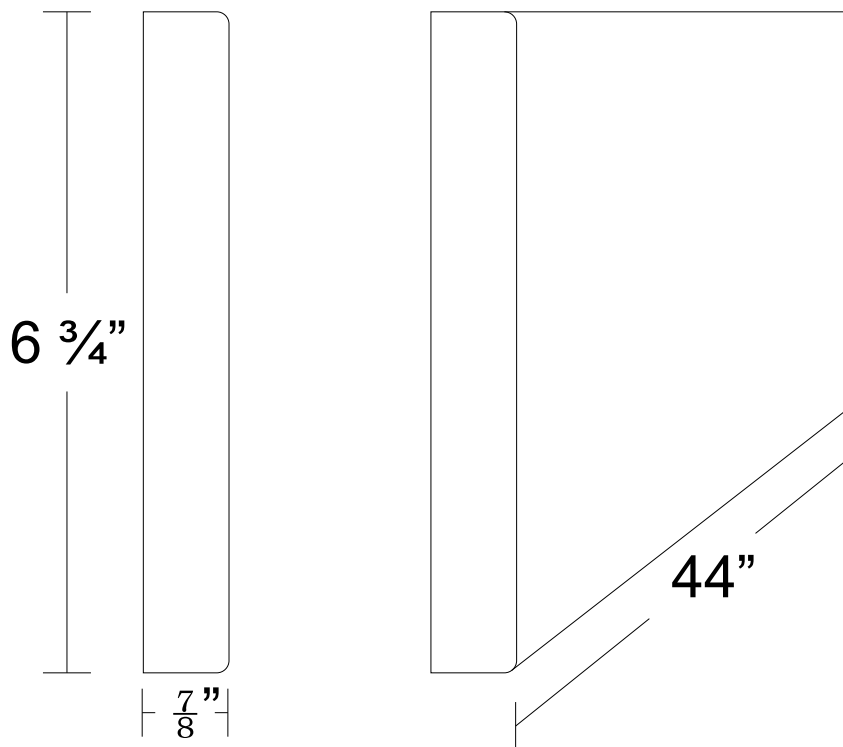

TEL 916-386-1430
FAX 916-386-0605

HANDALSTONE

Handalstone@sbcglobal.net
www.handalstone.com

Moulding

Product Code: M600

M600-3.75-S

M600-6.75-S