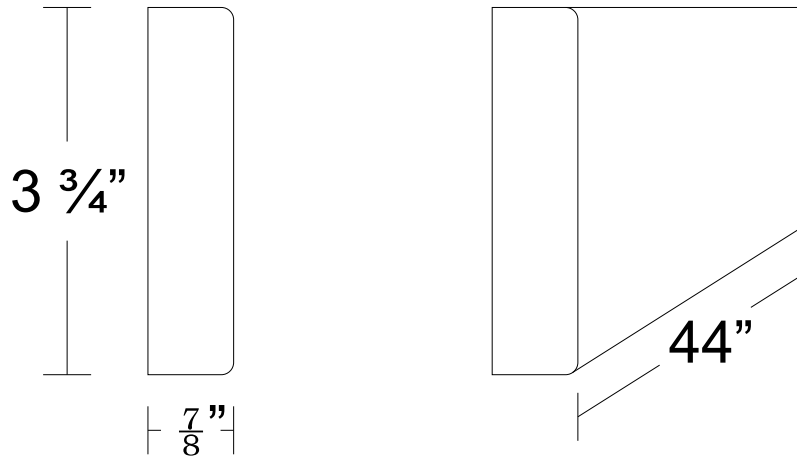

TEL 916-386-1430
FAX 916-386-0605

HANDALSTONE

Handalstone@sbcglobal.net
www.handalstone.com

Moulding

Product Code: M600

M600-3.75-S

M600-6.75-S