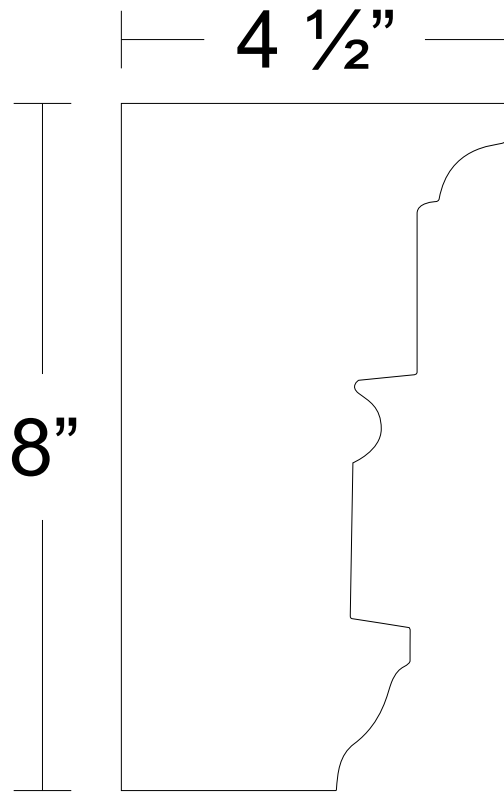

## Moulding

Product Code: M727

47 1/4" DR with 4 1/2" C