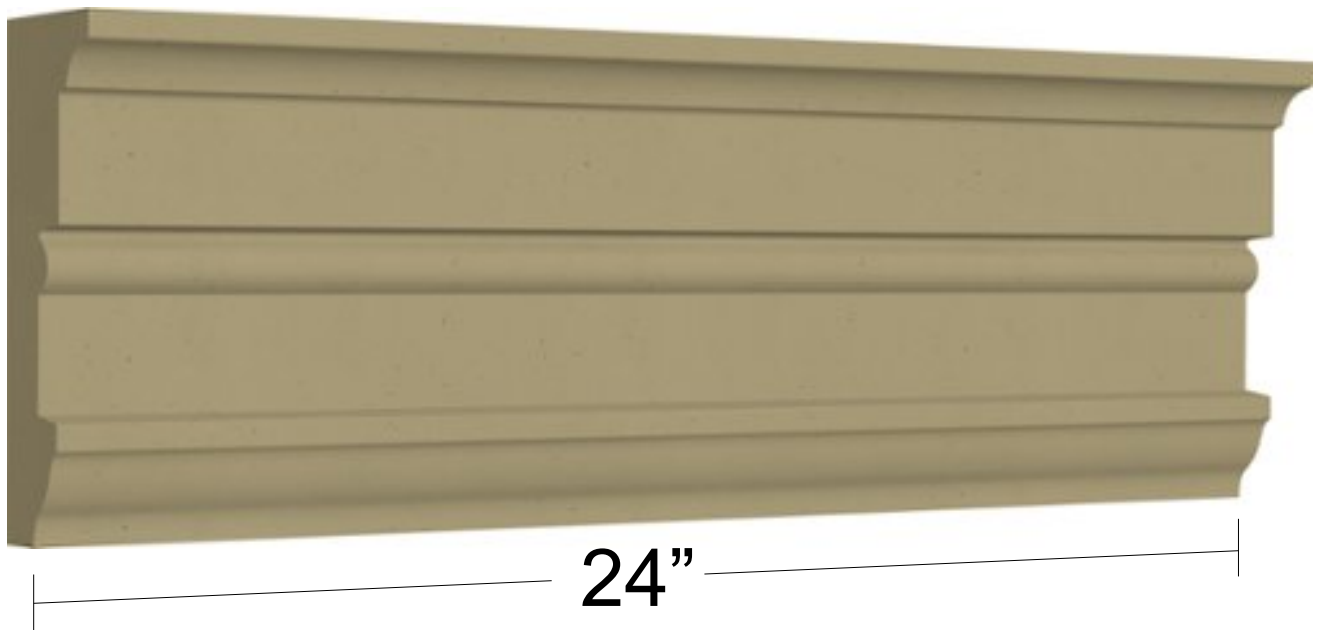

## Moulding

Product Code: M727

47 1/4" DR with 4 1/2" C