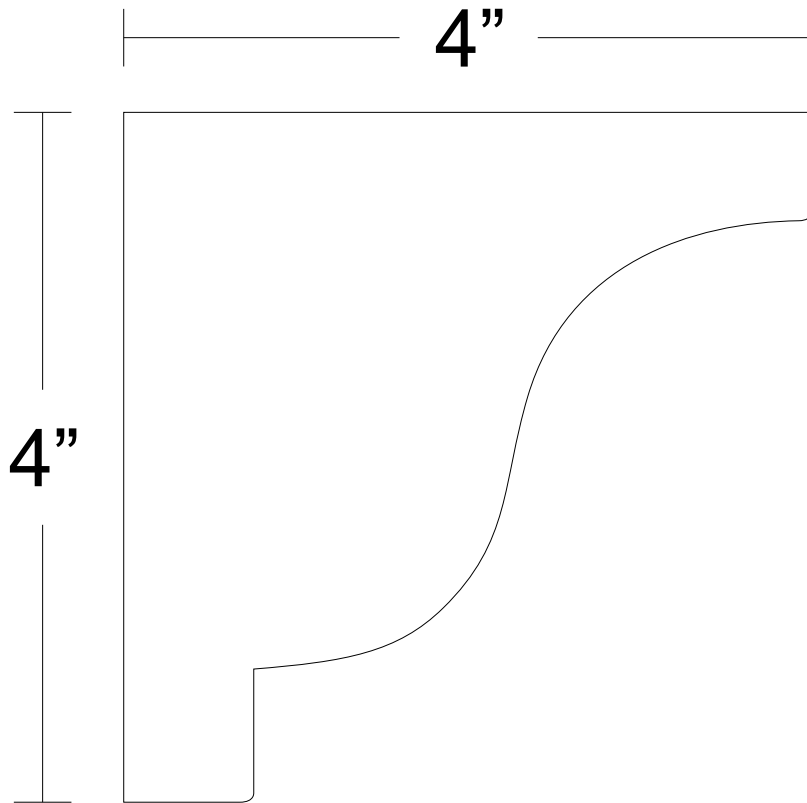

TEL 916-386-1430
FAX 916-386-0605

HANDALSTONE

Handalstone@sbcglobal.net
www.handalstone.com

Moulding

Product Code: M728

48" S with 9 1/2" C