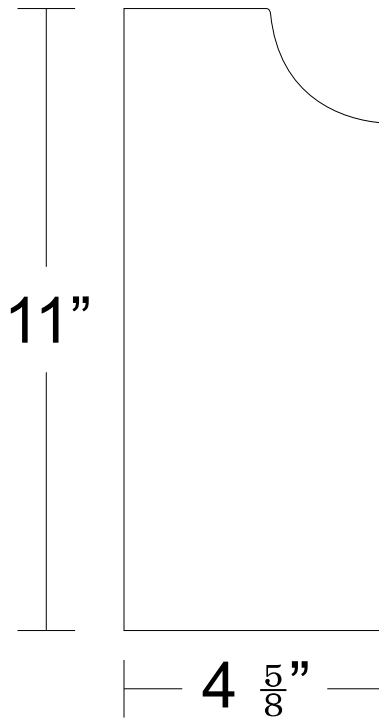

## Moulding

Product Code: M742

TEL 916-386-1430  
FAX 916-386-0605

**HANDALSTONE**

Handalstone@sbcglobal.net  
www.handalstone.com

## Moulding

Product Code: M742

**M742-C**