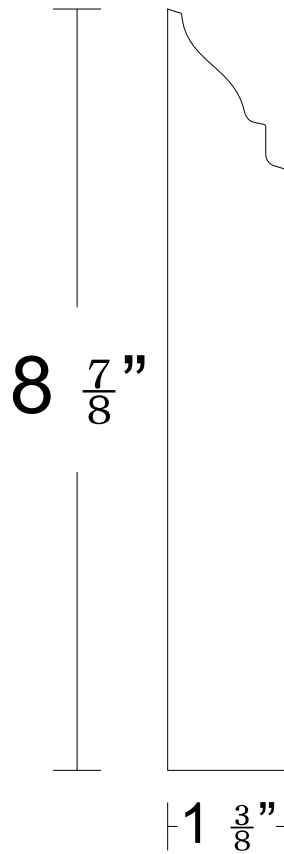

## Moulding

Product Code: M780

95 11/16" S and 94 3/4" S