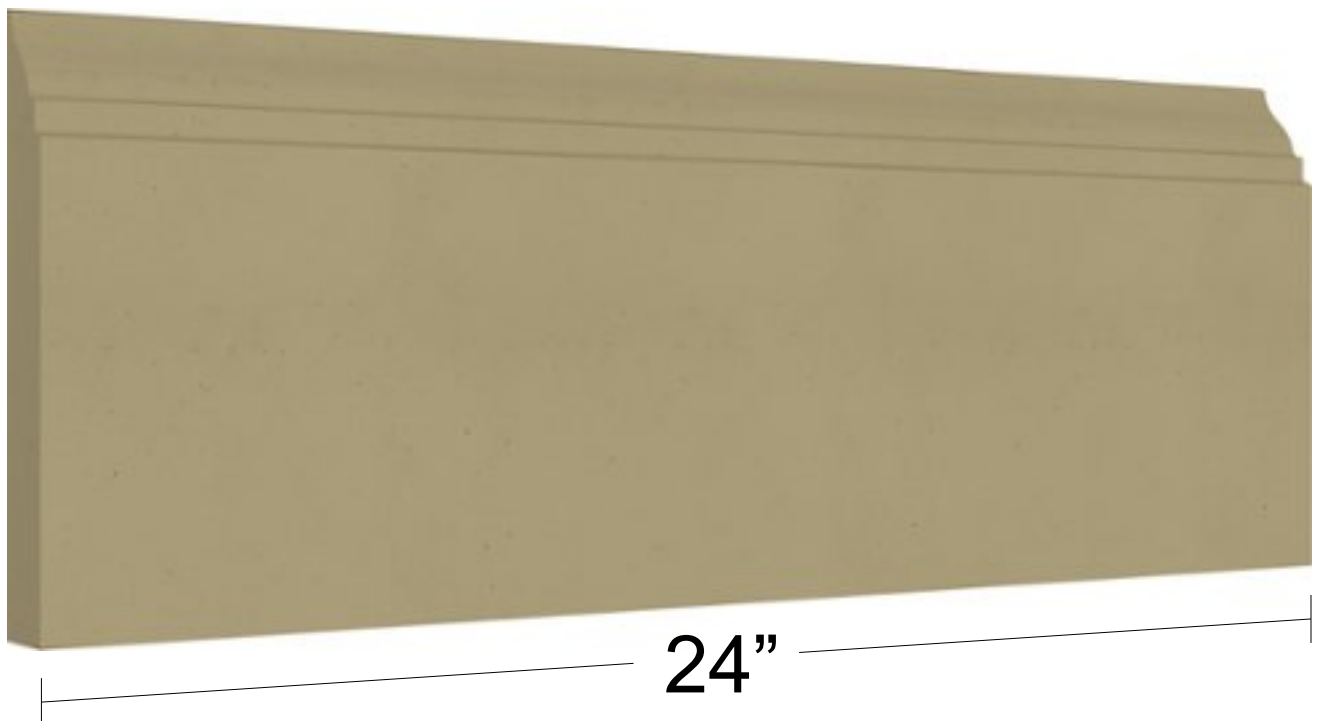

## Moulding

Product Code: M780

95 11/16" S and 94 3/4" S