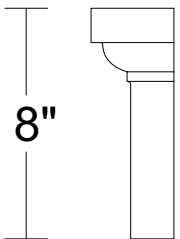

TEL 916-386-1430
FAX 916-386-0605

HANDALSTONE

Handalstone@sbcglobal.net
www.handalstone.com

Moulding

Product Code: M820

38 $\frac{5}{8}$ "

2 $\frac{7}{8}$ "