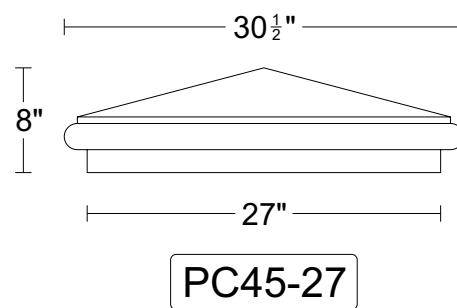

Pier Caps

Product Code: PC45

Pier Caps

Product Code: PC45

PC45-30x11.5

PC45-35

PC45-36

PC45-38