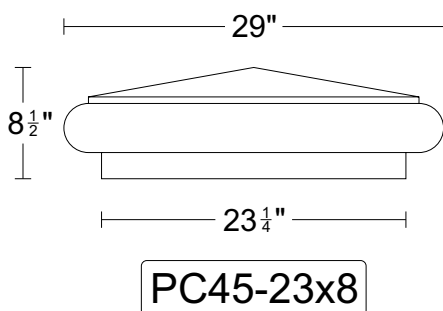

Pier Caps

Product Code: PC45

Pier Caps

Product Code: PC45

PC45-30x11.5

PC45-35

PC45-36

PC45-38