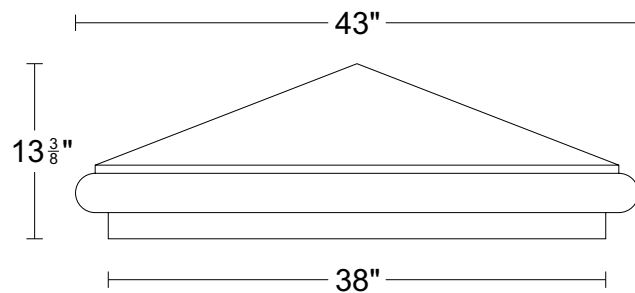

Pier Caps

Product Code: PC45

Pier Caps

Product Code: PC45

PC45-30x11.5

PC45-35

PC45-36

PC45-38