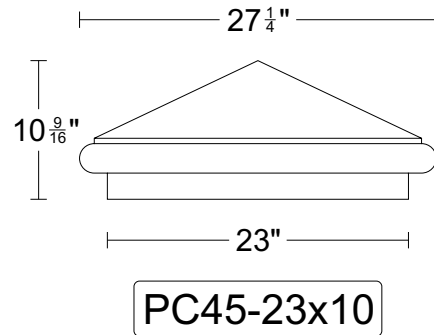

Pier Caps

Product Code: PC45

Pier Caps

Product Code: PC45

PC45-30x11.5

PC45-35

PC45-36

PC45-38