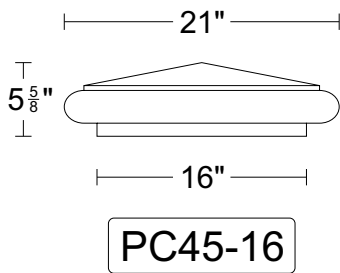

Pier Caps

Product Code: PC45

Pier Caps

Product Code: PC45

PC45-30x11.5

PC45-35

PC45-36

PC45-38