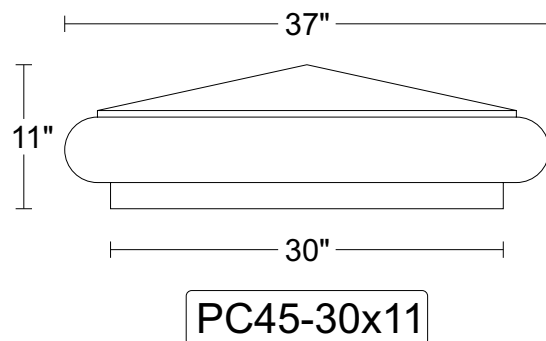

Pier Caps

Product Code: PC45

Pier Caps

Product Code: PC45

PC45-30x11.5

PC45-35

PC45-36

PC45-38