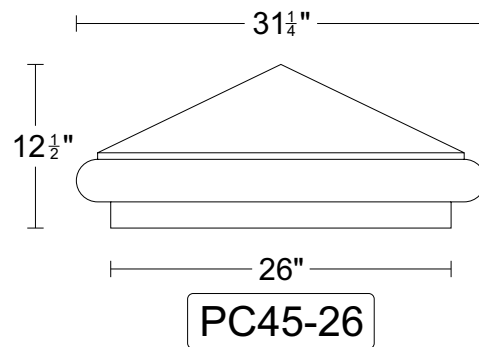

Pier Caps

Product Code: PC45

Pier Caps

Product Code: PC45

PC45-30x11.5

PC45-35

PC45-36

PC45-38