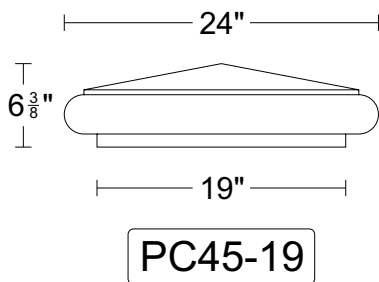

Pier Caps

Product Code: PC45

Pier Caps

Product Code: PC45

PC45-30x11.5

PC45-35

PC45-36

PC45-38