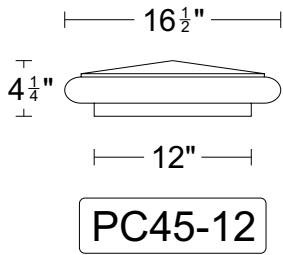

Pier Caps

Product Code: PC45

Pier Caps

Product Code: PC45

PC45-30x11.5

PC45-35

PC45-36

PC45-38