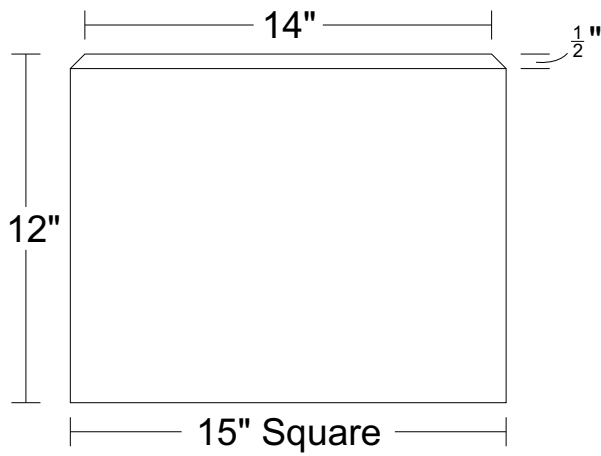

TEL 916-386-1430
FAX 916-386-0605

HANDALSTONE

Handalstone@sbcglobal.net
www.handalstone.com

Pedestals

Product Code: PD16

PD16-15

PD16-19.5

PD16-25.5