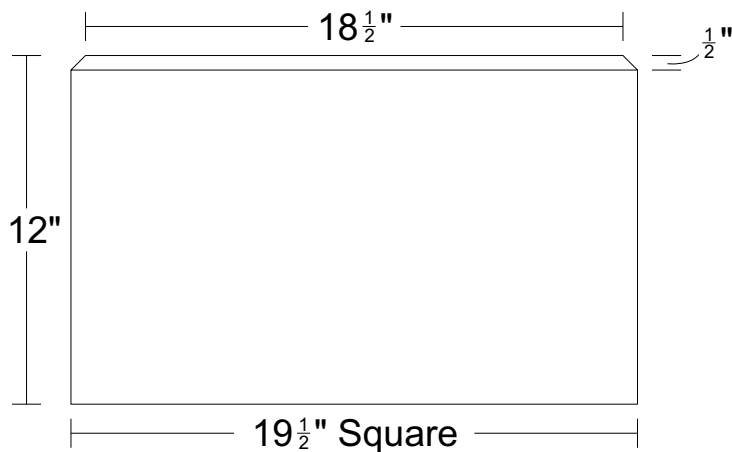

TEL 916-386-1430
FAX 916-386-0605

HANDALSTONE

Handalstone@sbcglobal.net
www.handalstone.com

Pedestals

Product Code: PD16

PD16-15

PD16-19.5

PD16-25.5