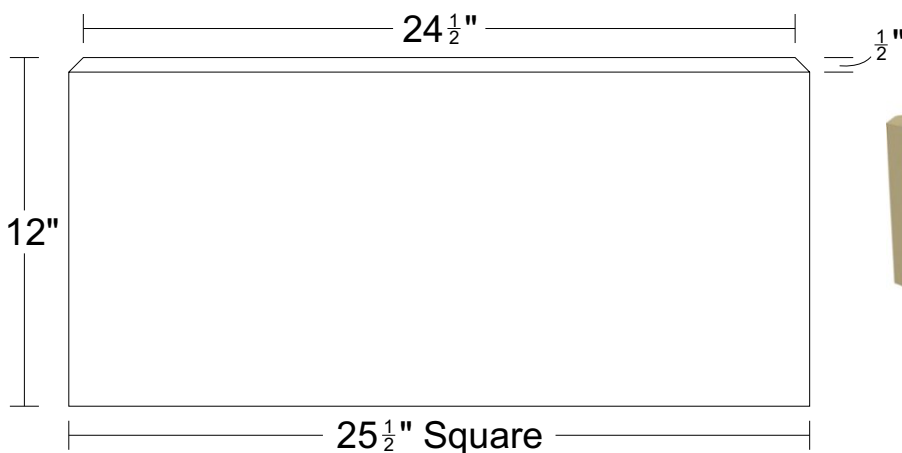

TEL 916-386-1430
FAX 916-386-0605

HANDALSTONE

Handalstone@sbcglobal.net
www.handalstone.com

Pedestals

Product Code: PD16

PD16-15

PD16-19.5

PD16-25.5