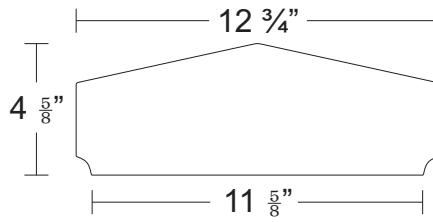

TEL 916-386-1430
FAX 916-386-0605

HANDALSTONE

Handalstone@sbcglobal.net
www.handalstone.com

Wall Caps

Product Code: WC137

WC137-11

24"

WC137-11-S

24"

WC137-11-E

WC137-15

24"

WC137-15-S