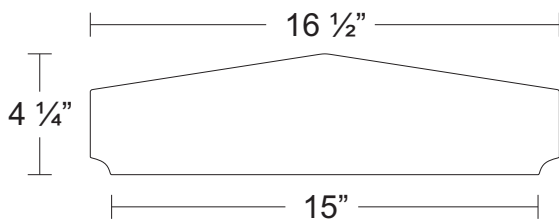

TEL 916-386-1430
FAX 916-386-0605

HANDALSTONE

Handalstone@sbcglobal.net
www.handalstone.com

Wall Caps

Product Code: WC137

WC137-11

24"

WC137-11-S

24"

WC137-11-E

WC137-15

24"

WC137-15-S