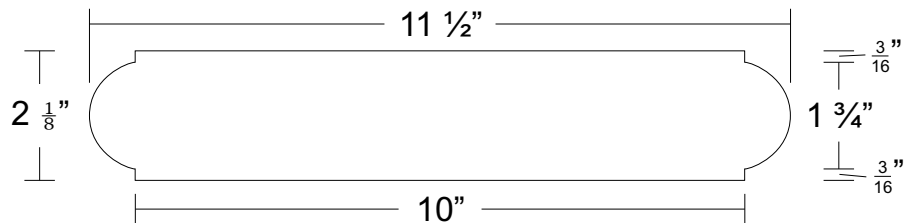

Wall Caps

Product Code: WC577

24" length
straight pieces

WC577-6

WC577-8

WC577-10

WC577-12

24" length
straight pieces

Wall Caps

Product Code: WC577

WC577-14

WC577-16

WC577-18