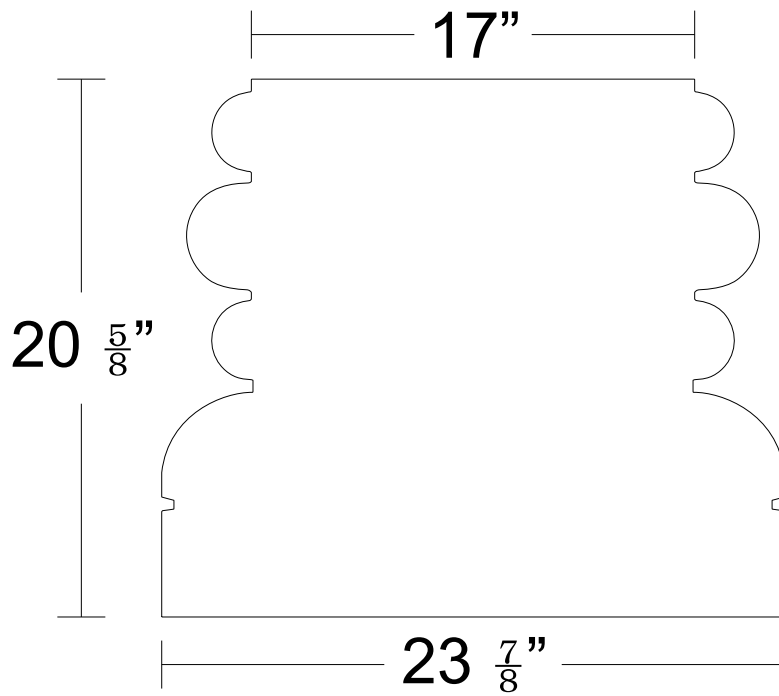

TEL 916-386-1430
FAX 916-386-0605

HANDALSTONE

Handalstone@sbcglobal.net
www.handalstone.com

Columns

Product Code: COLB191

TEL 916-386-1430
FAX 916-386-0605

HANDALSTONE

Handalstone@sbcglobal.net
www.handalstone.com

Columns

Product Code: COLB191

COLB191-POAM1

TEL 916-386-1430
FAX 916-386-0605

HANDALSTONE

Handalstone@sbcglobal.net
www.handalstone.com

Columns

Product Code: COLB191