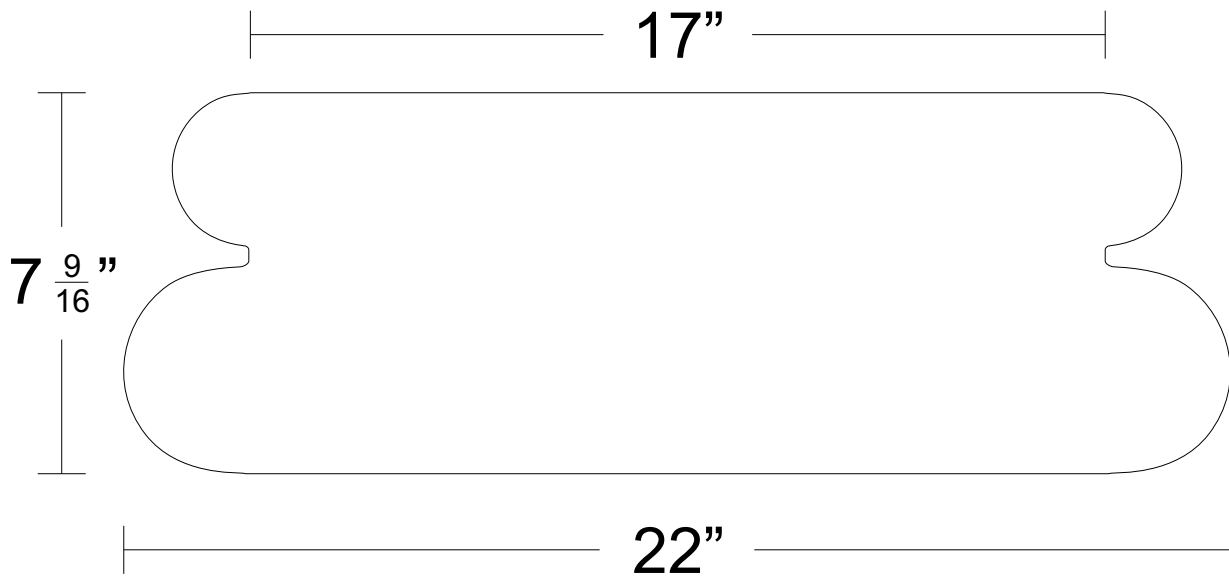

TEL 916-386-1430
FAX 916-386-0605

HANDALSTONE

Handalstone@sbcglobal.net
www.handalstone.com

Columns

Product Code: COLB191

COLB191-POAM2