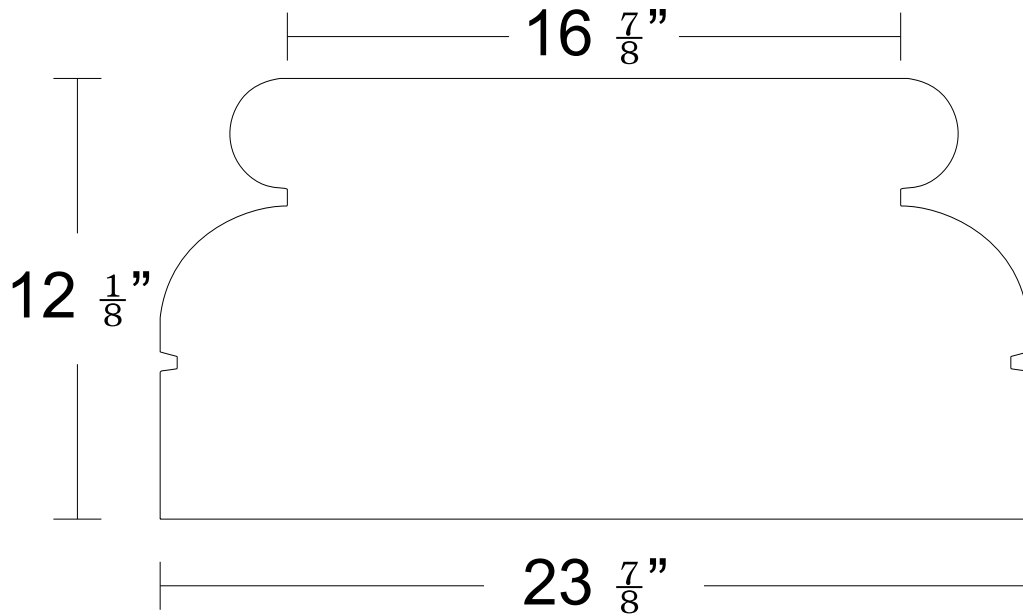

Columns

Product Code: COLB191

COLB191-POAM1

TEL 916-386-1430
FAX 916-386-0605

HANDALSTONE

Handalstone@sbcglobal.net
www.handalstone.com

Columns

Product Code: COLB191