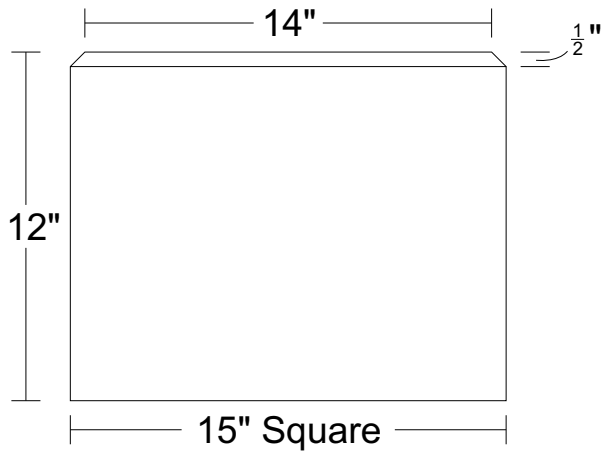

TEL 916-386-1430
FAX 916-386-0605

HANDALSTONE

Handalstone@sbcglobal.net
www.handalstone.com

Columns

Product Code: COLEXB1

COLEXB1-15

COLEXB1-19.5

COLEXB1-25.5