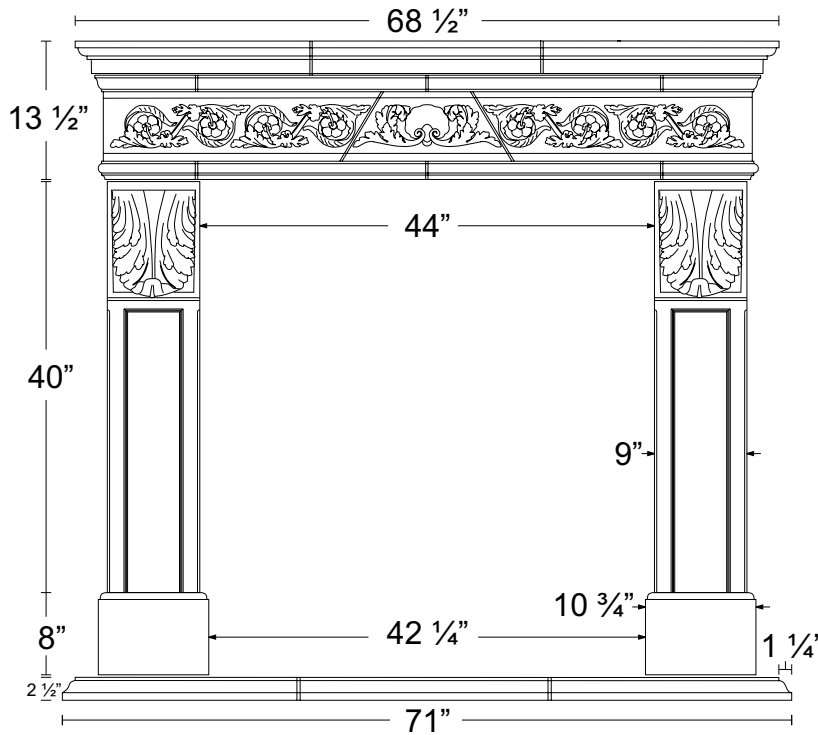

Fire Mantels

Name: MONACO

FS165 - Multi Piece

FS165 - Multi Piece

Fire Mantels

Name: MONACO

FS165 - Multi Piece

FS165 - Multi Piece