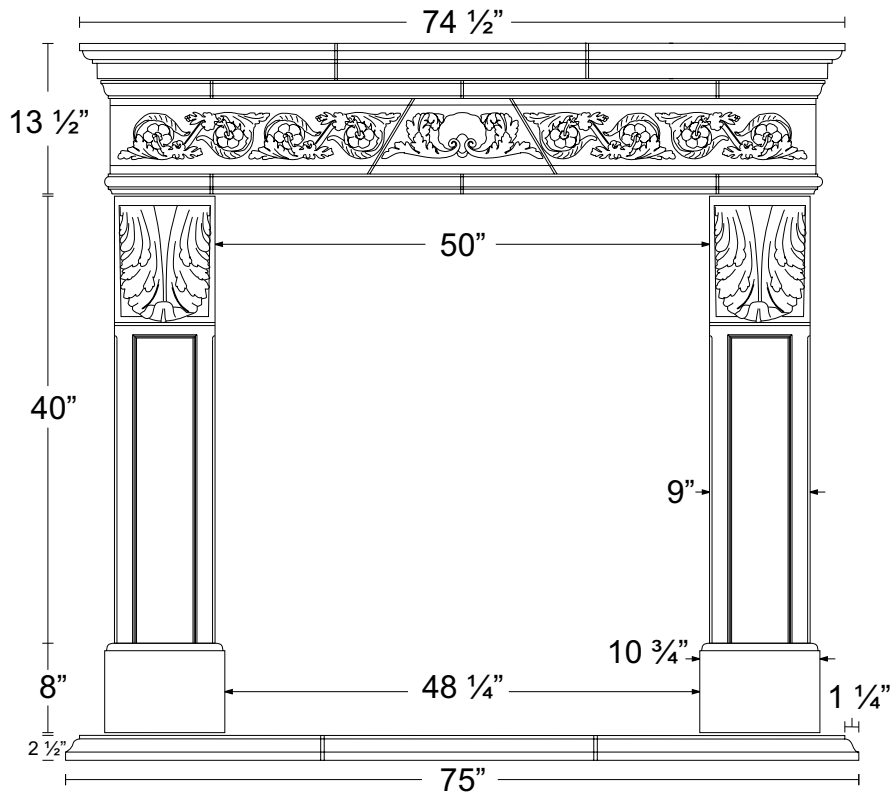

Fire Mantels

Name: MONACO

FS165 - Multi Piece

FS165 - Multi Piece

Fire Mantels

Name: MONACO

FS165 - Multi Piece

FS165 - Multi Piece