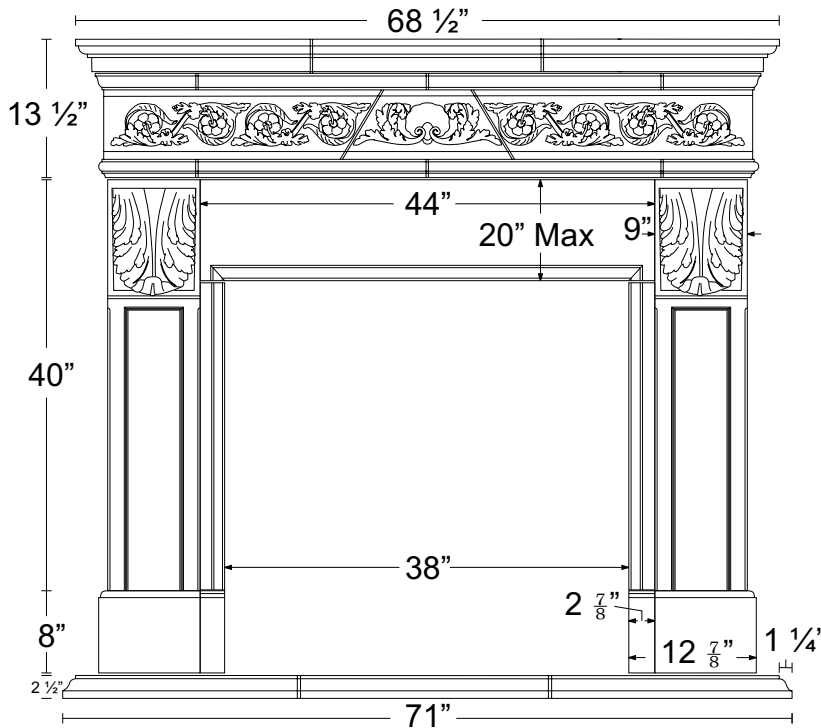

Fire Mantels

Name: MONACO

FS165 - Multi Piece

FS165 - Multi Piece

Fire Mantels

Name: MONACO

FS165 - Multi Piece

FS165 - Multi Piece