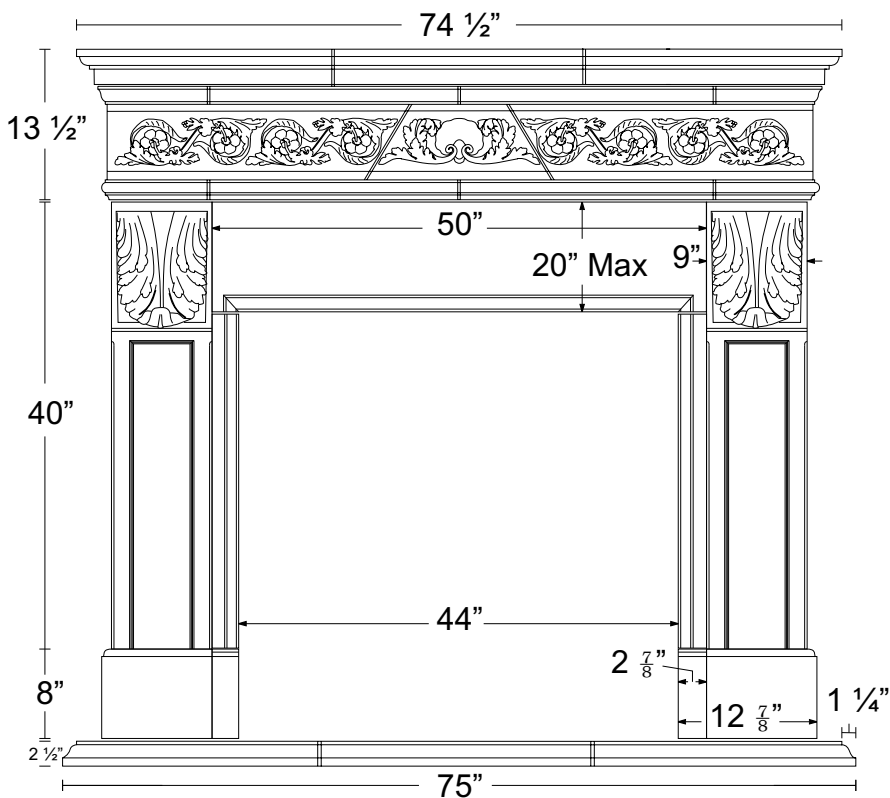

Fire Mantels

Name: MONACO

FS165 - Multi Piece

FS165 - Multi Piece

Fire Mantels

Name: MONACO

FS165 - Multi Piece

FS165 - Multi Piece