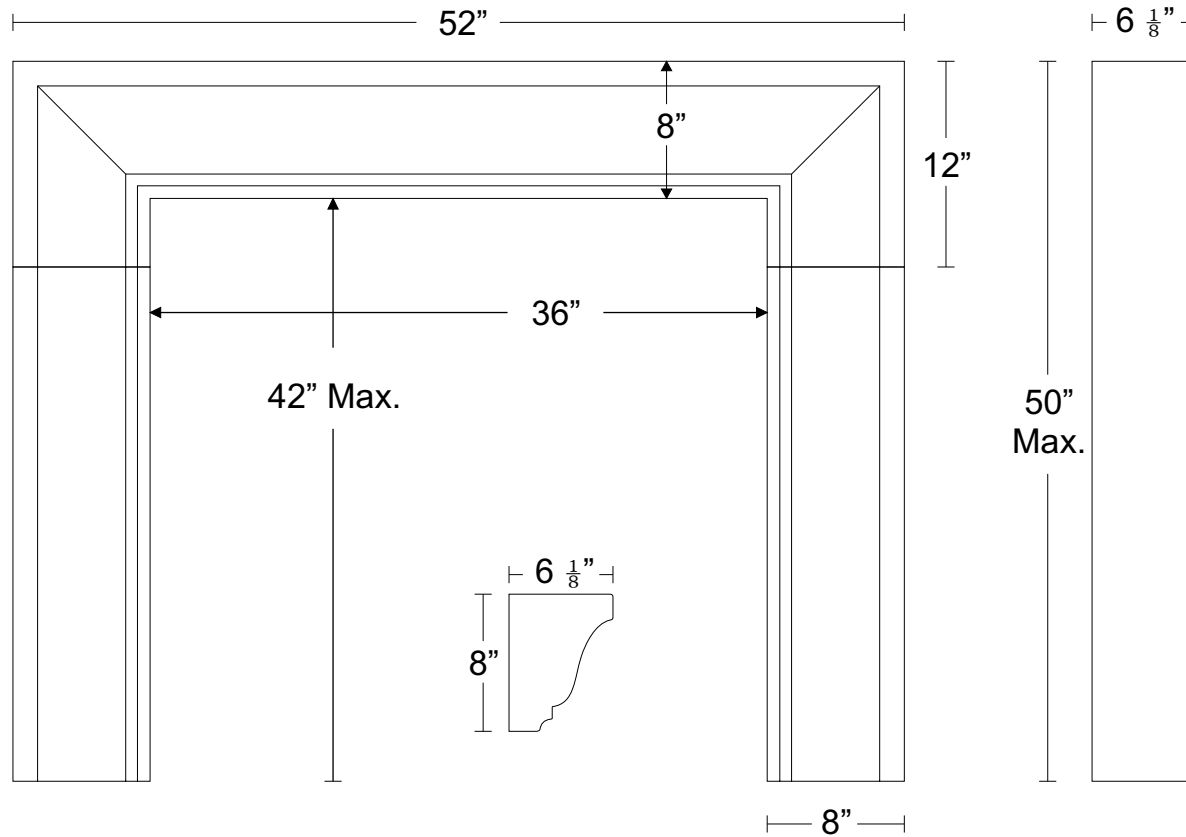

TEL 916-386-1430
FAX 916-386-0605

HANDALSTONE

Handalstone@sbcglobal.net
www.handalstone.com

Fireplace Mantels

Product Name: Ferrari

Product Code: FS221-52

Adjustable width and height

Textured Surface, 3 Pieces