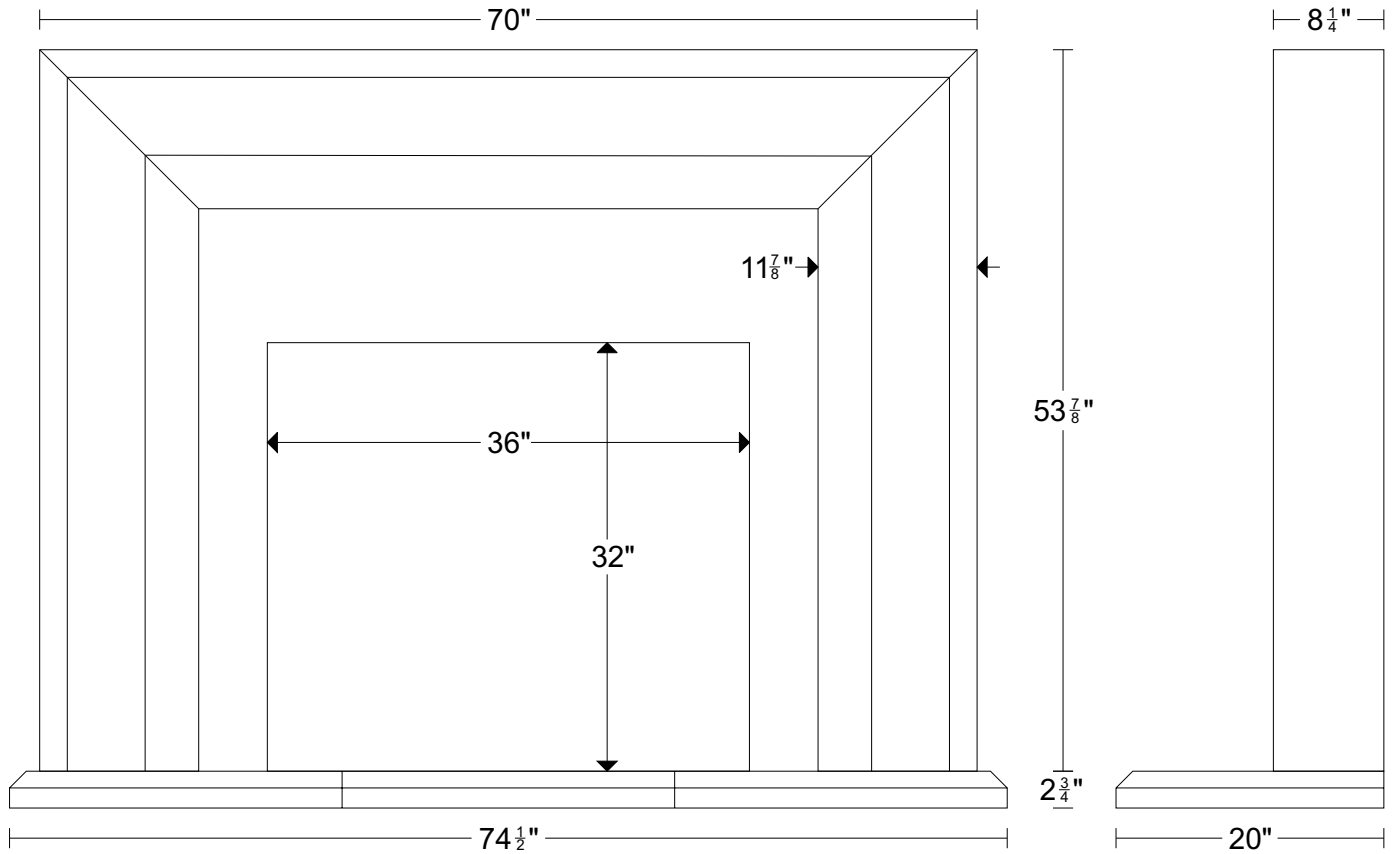

TEL 916-386-1430
FAX 916-386-0605

HANDALSTONE

Handalstone@sbcglobal.net
www.handalstone.com

Fireplace Mantels

Product Code: FS58

Adjustable width and height

Profile