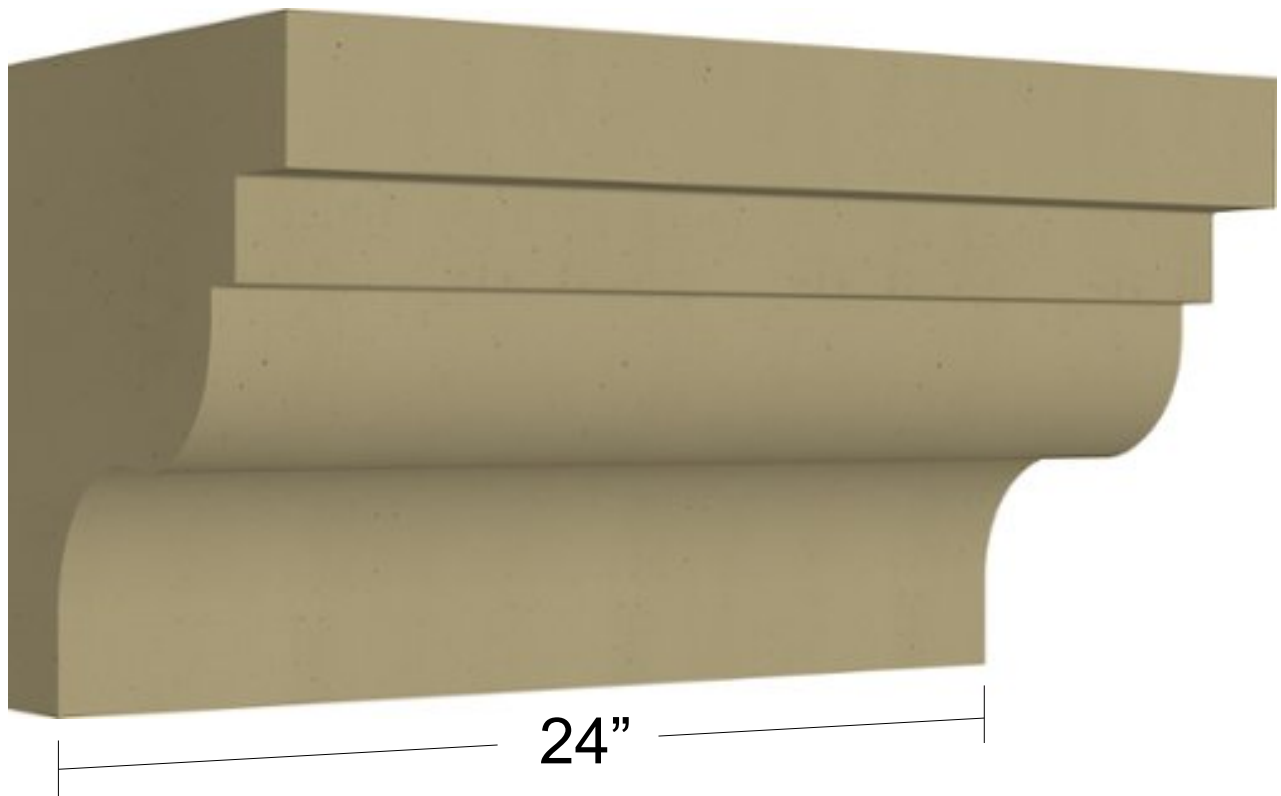

TEL 916-386-1430
FAX 916-386-0605

HANDALSTONE

Handalstone@sbcglobal.net
www.handalstone.com

Moulding

Product Code: M700

24" S