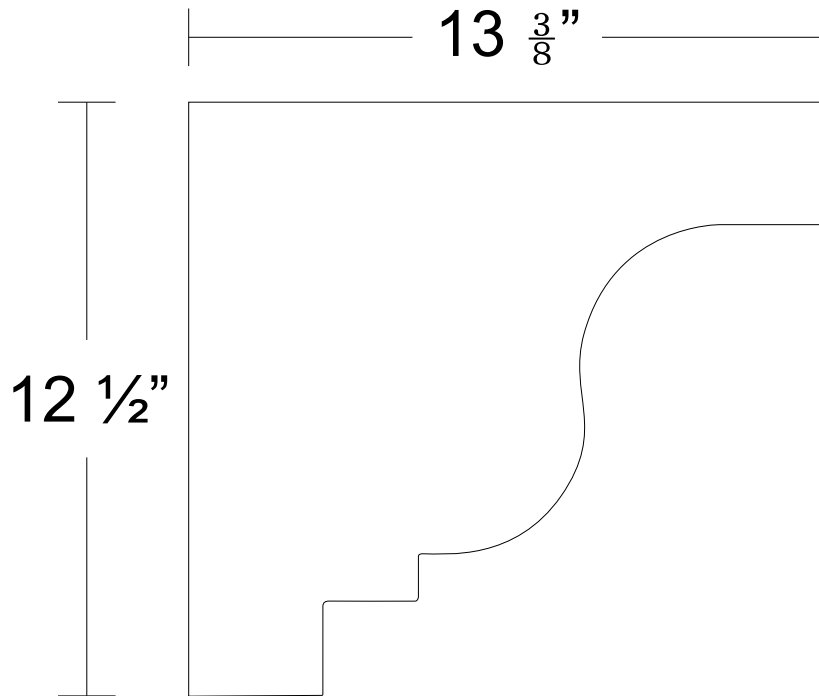

TEL 916-386-1430
FAX 916-386-0605

HANDALSTONE

Handalstone@sbcglobal.net
www.handalstone.com

Moulding

Product Code: M700

24" S