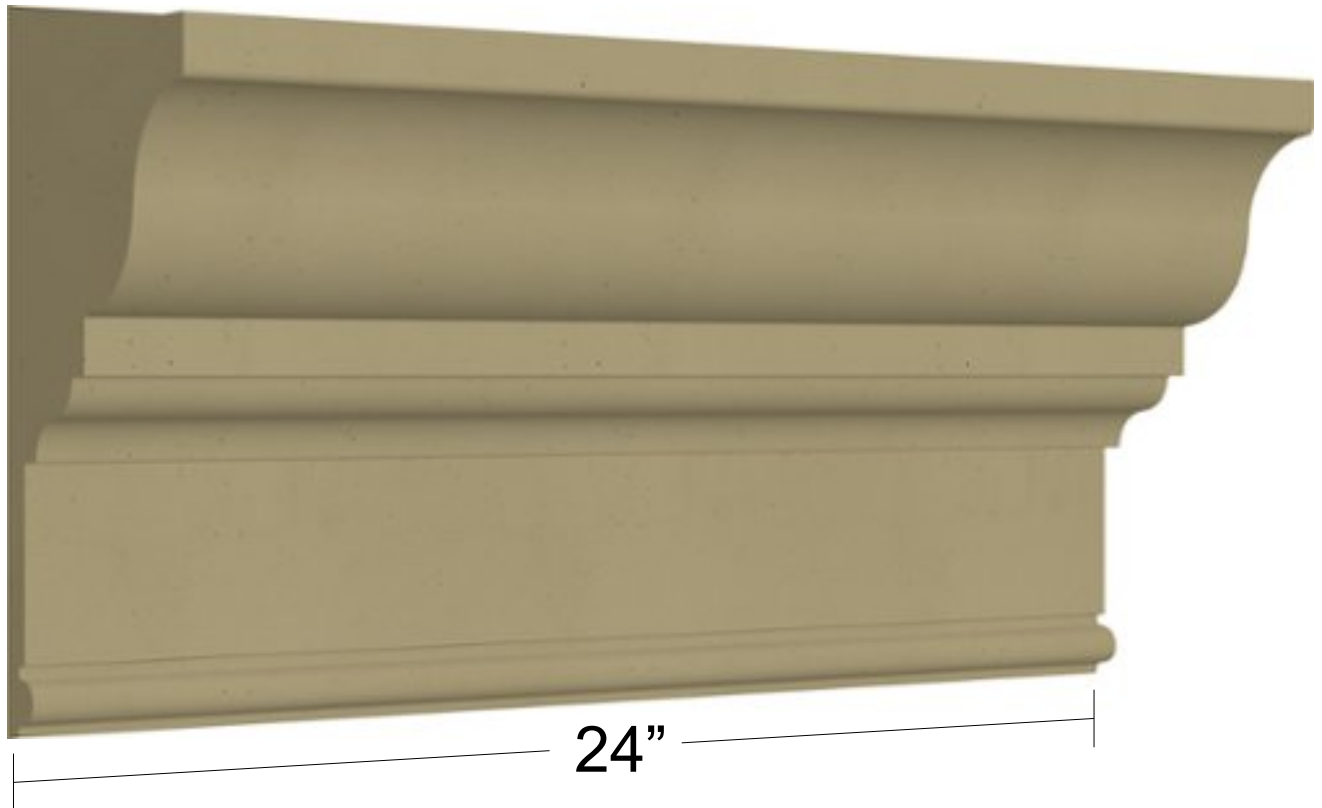

## Moulding

Product Code: M706

48" S