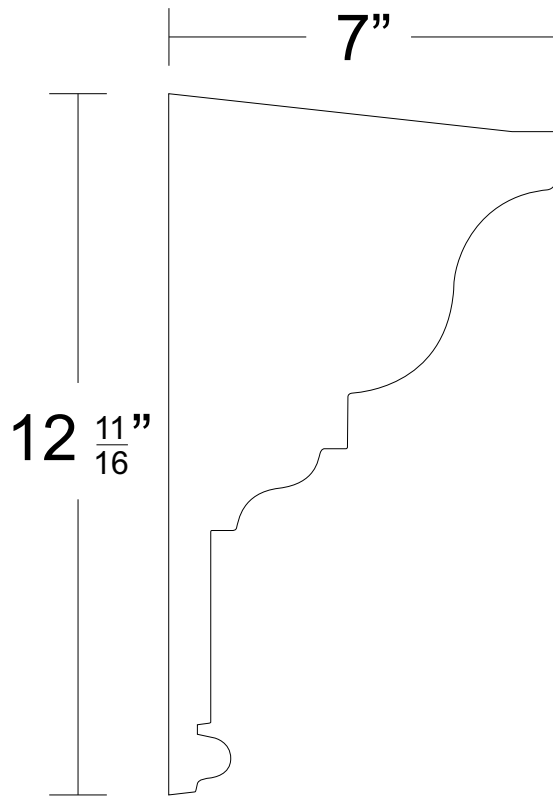

## Moulding

Product Code: M706

48" S