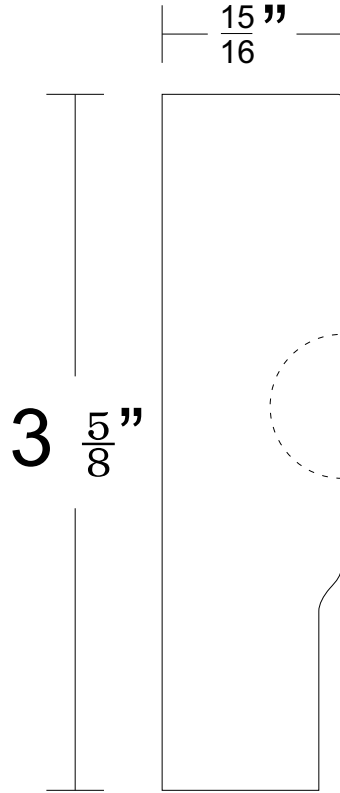

TEL 916-386-1430
FAX 916-386-0605

HANDALSTONE

Handalstone@sbcglobal.net
www.handalstone.com

Moulding

Product Code: M733

24"

82 $\frac{1}{8}$ " S and 76 $\frac{1}{4}$ " S