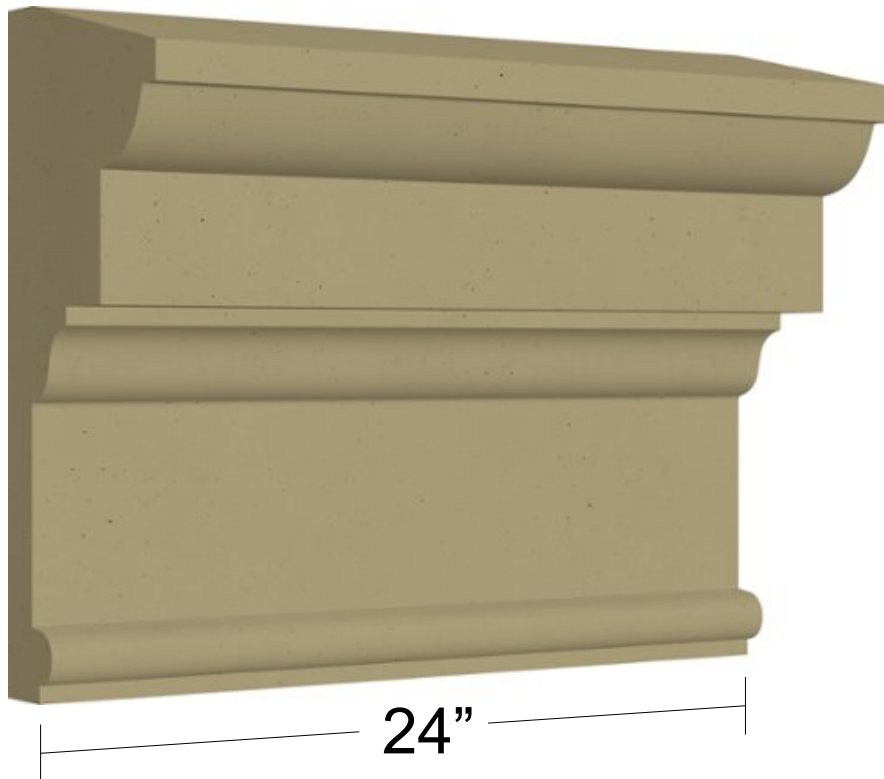

TEL 916-386-1430
FAX 916-386-0605

HANDALSTONE

Handalstone@sbcglobal.net
www.handalstone.com

Moulding

Product Code: M743

14 1/2" C

TEL 916-386-1430
FAX 916-386-0605

HANDALSTONE